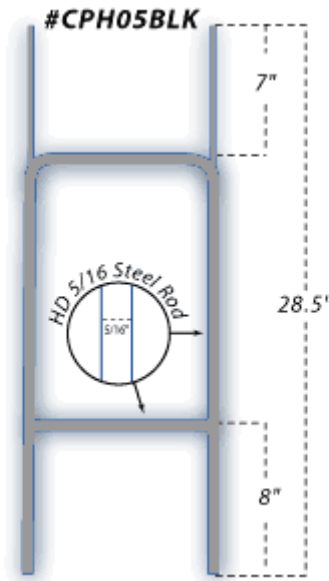

OPTIONS AND PRICING

METAL STAKES

Size: MS1

Description: Metal Stakes are for yard signs from 9"x24" to 18"x24" in size. Great

**economic way to put up your yard signs.
Step Stake Size: 10"wx30"t**

MS-1

Qty.	
5	\$0.95
10	\$0.75
25	\$0.68
50	\$0.60
100	\$0.60
250	\$0.60
500	\$0.55
1000	\$0.55
2500	\$0.50
5000	\$0.49
10000	\$0.48

SILVER STEEL STAKES

Size: CPH015

Description: Heavy duty, made of 5/16" round rod steel for strength. SILVER "H" style
28.5" full height includes 7" prongs

CPH015

Qty.	
5	\$3.95
10	\$2.75

Qty.	
25	\$2.55
50	\$2.52
100	\$2.49

24" WOODEN STAKES

Slotted and painted white, includes Bolts

WS01 & WS02

Qty.	
1	\$4.75
5	\$3.25
10	\$2.75
25	\$2.50

WOODEN STAKES

**Slotted and painted white, includes Bolts
Comes at either 48" or 54"**

WS01 & WS02

Qty.	
1	\$4.95
5	\$3.50
10	\$2.95
25	\$2.75

PLASTICADE A-FRAME SIGN

Size: AFS01

These A-Frames are 45" x 25". The sign area is 36" x 24".

**A-Frame is reusable with different signs
(Pricing does include 4 color signs for each side)**