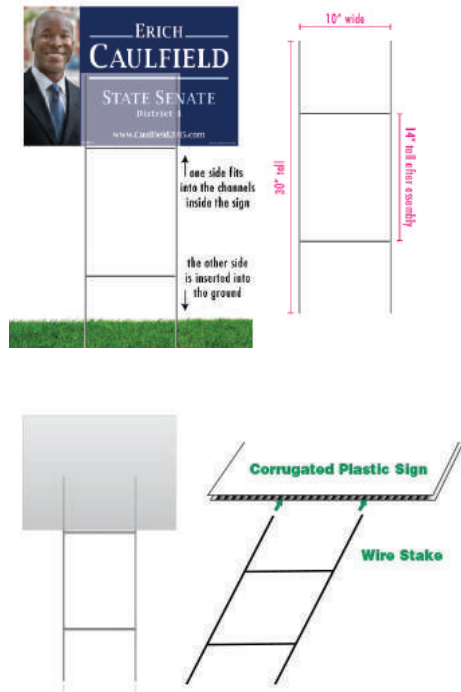

STAKES & A-FRAME PRICING

10"x30" STEP STAKES

- ◆ 9 Gauge wire stake with galvanized finish
- ◆ Designed to use with 4mil coroplast signs
- ◆ Used for signs up to 24"x24" in size
- ◆ No tools required

EXAMPLE

QUANTITY

PRICE

5	\$0.95
10	\$0.75
25	\$0.68
50	\$0.60
100	\$0.60
250	\$0.60
500	\$0.55
1000	\$0.55
2500	\$0.50
5000	\$0.49

HEAVY DUTY STEP STAKES

- ◆ 1/4" rod galvanized stake / 9 gauge U-top wire
- ◆ Designed to use with 4mil coroplast signs
- ◆ Used for signs up to 24"x24" in size

EXAMPLE	QUANTITY	PRICE
	1	\$6.00
	5	\$5.00
	10	\$4.25
	25	\$4.00
	50	\$3.75
	100	\$3.50

48" METAL SIGN POST

- ◆ 3/4" angle iron powder coated black with hardware
- ◆ Pre-punched slots / pointed bottom
- ◆ Used for signs up to 24"x36" in size

EXAMPLE	QUANTITY	PRICE
	1	\$10.95
	5	\$9.75
	10	\$8.75
	25	\$7.95
	50	\$7.25
	100	\$6.25

52" COLONIAL L-POST

- ◆ Made of 1" square tubing powder coated white
- ◆ Designed as a two piece slip fit post for easy hauling
- ◆ Used for signs up to 24"x36" in size with a top rider mount